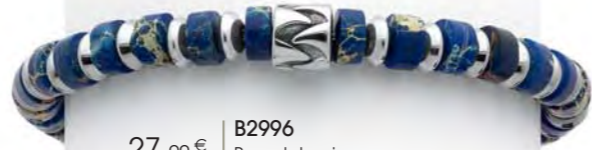

**B2384**

Bracelet acier double tour,  
cuir imitation, 19 cm

28 €

**B2731**

Bracelet rigide acier rose,  
ouvrant, Ø 60 mm

28 €

**B2730**

Bracelet rigide acier rose, miyuki,  
ouvrant, Ø 60 mm